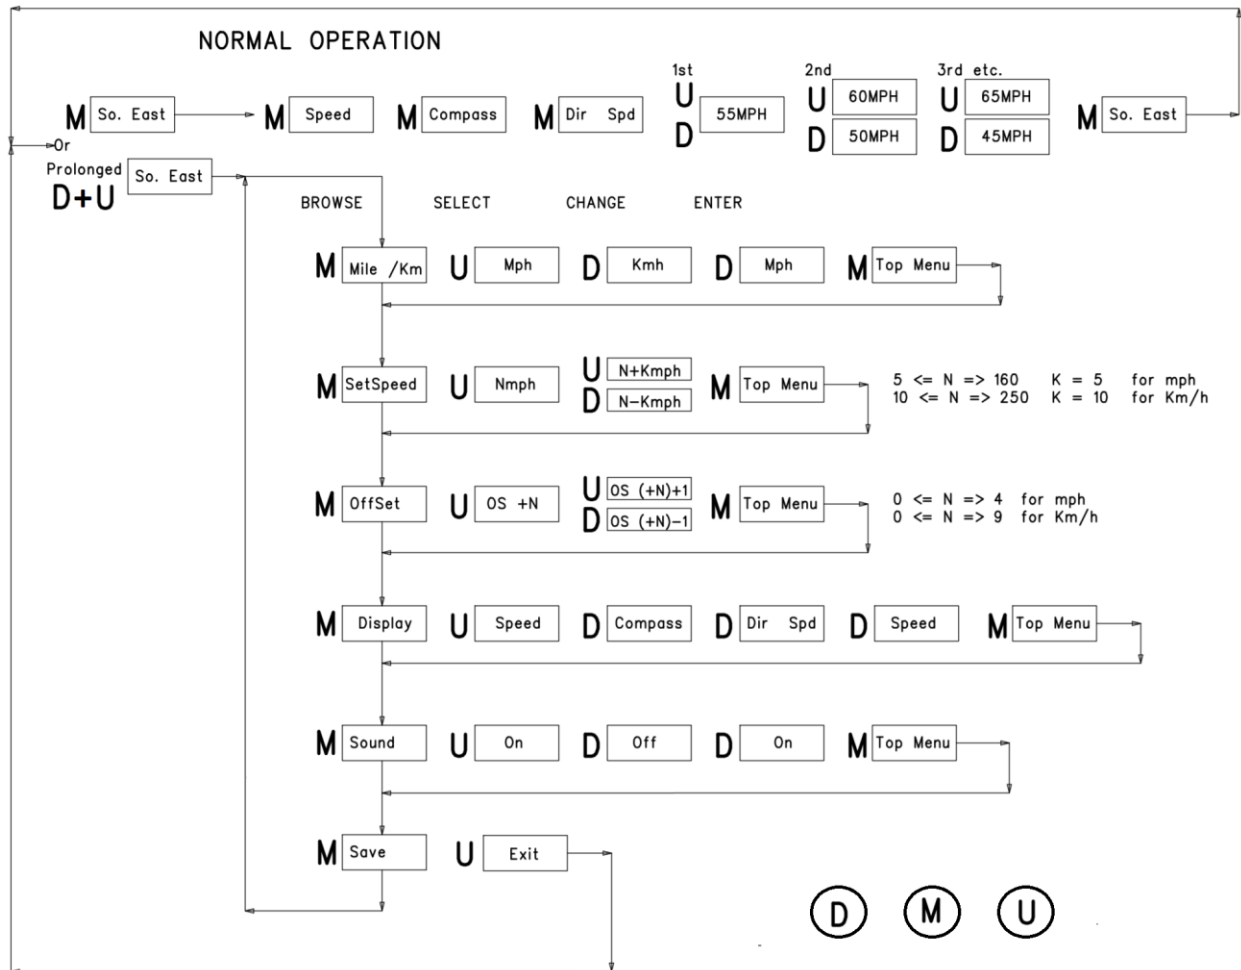

Operation Flowchart – SpeedWatcher GI / GX

In Normal Operation

D M U

Down Mode Up

In Setting Mode

D M U

- Browse +